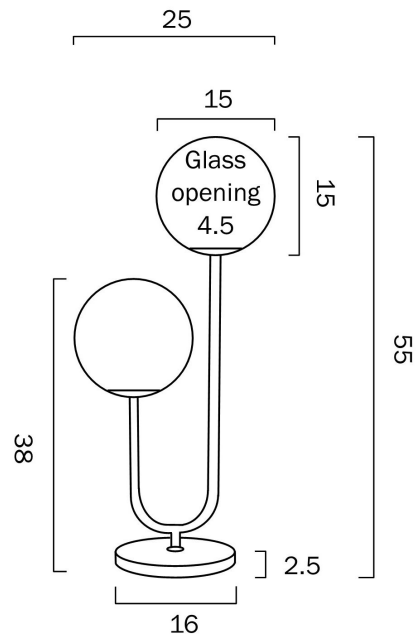

ETERNA TABLE LAMP

LIGHT SOURCE

Voltage Input

240V

Total Wattage (max)

50

Wattage

25

Globe Type

E27 - Fancy Round

Globe / Light Source qty

2

Globe / Light Source included

No

Dimmable

Globe Dependant

CLASS II - DOUBLE INSULATED, EARTH NOT REQUIRED

COLOUR AND MATERIAL

Fixture Material

Glass,Metal

PRODUCT DIMENSIONS

Fixture Weight (Kg)

1.8

Fixture Height (cm)

55

Fixture Length (cm)

16

Fixture Width (cm)

25

Cable Length (cm)

180 (30+Inline Switch+150)

telbix.