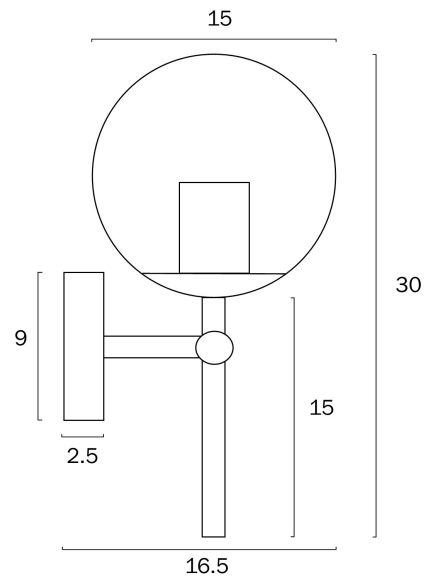

ETERNA SINGLE WALL LIGHT

Note: Dimensions are only a guide and may vary due to manufacturing variations.

LIGHT SOURCE

Voltage Input

240V

Total Wattage (max)

25

Globe Type

E27 - Fancy Round

Globe / Light Source qty

1

Globe / Light Source included

No

Dimmable

Globe Dependant

SPECIFICATIONS

Height Adjustable?

No

COLOUR AND MATERIAL

Fixture Material

Iron,Glass

PRODUCT DIMENSIONS

Fixture Weight (Kg)

0.5

Fixture Projection (cm)

16.5

Fixture Length (cm)

15

Fixture Height (cm)

30

WARRANTY

Replacement Warranty