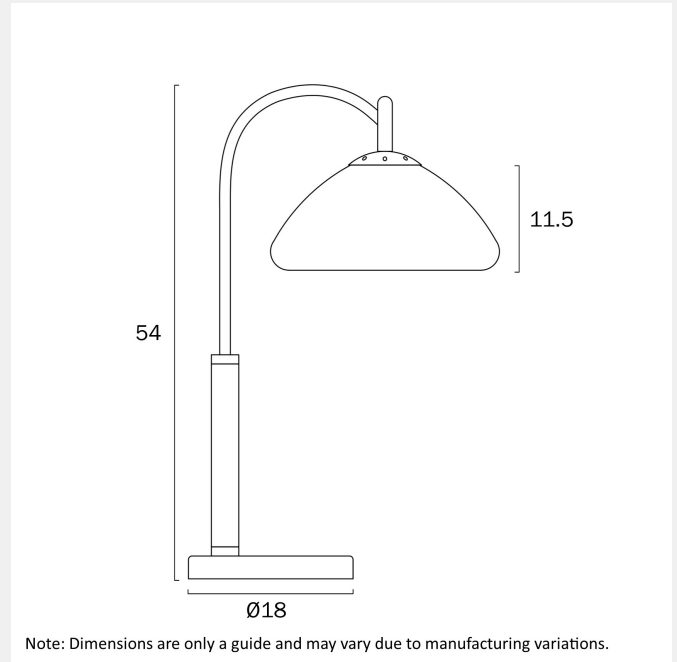

ESTOVA TABLE LAMP

LIGHT SOURCE

Voltage Input

240V

Total Wattage (max)

25

Globe Type

E27

Fixture Material

Iron, Resin

Fixture Finish

Satin

PRODUCT DIMENSIONS

Fixture Weight (Kg)

2.5

Fixture Height (cm)