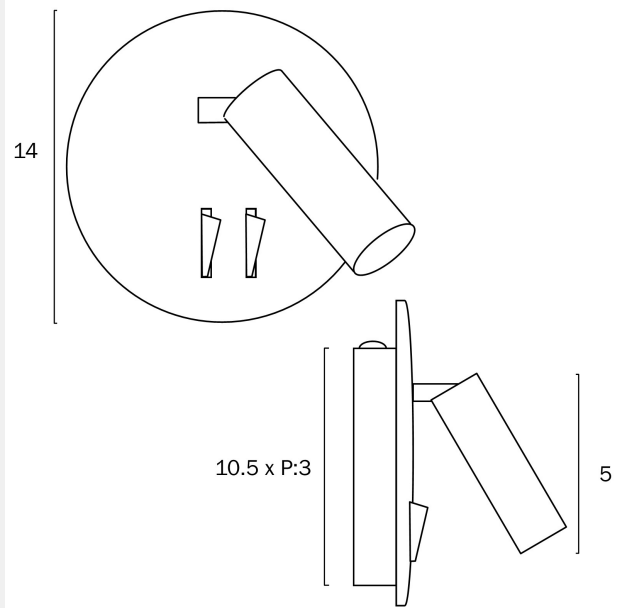

ESRA LED WALL LIGHT

Note: Dimensions are only a guide and may vary due to manufacturing variations.

LIGHT SOURCE

Voltage Input

240V

Total Wattage (max)

4

Globe Type

Metal

PRODUCT DIMENSIONS

Fixture Diameter (cm)

14

Fixture Height (cm)

3.5

WARRANTY

Replacement Warranty