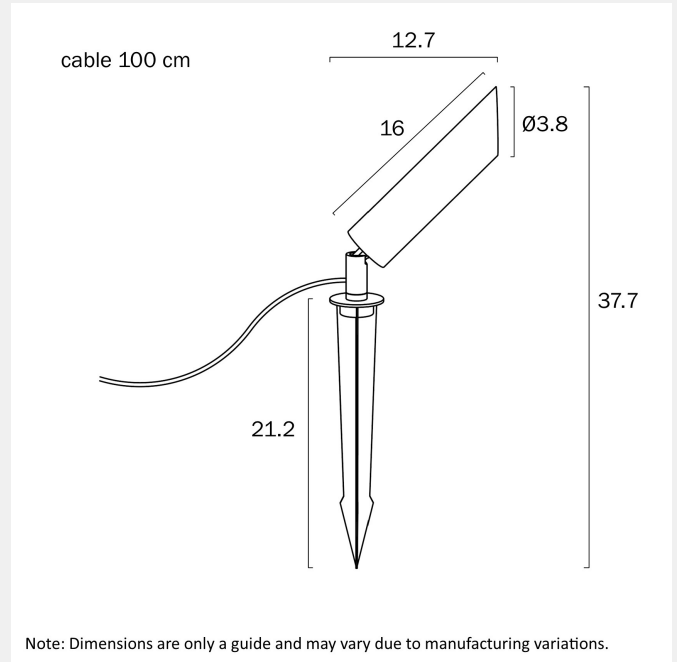

ESLEN 24V EXTERIOR LED SPIKE SPOT LIGHT

LIGHT SOURCE

Voltage Input

24V

Total Wattage (max)

3

Globe Type

LED integrated COB

0.45

Fixture Height (cm)

37.7

Fixture Diameter (cm)

3.8

Cable Length (cm)

100

WARRANTY