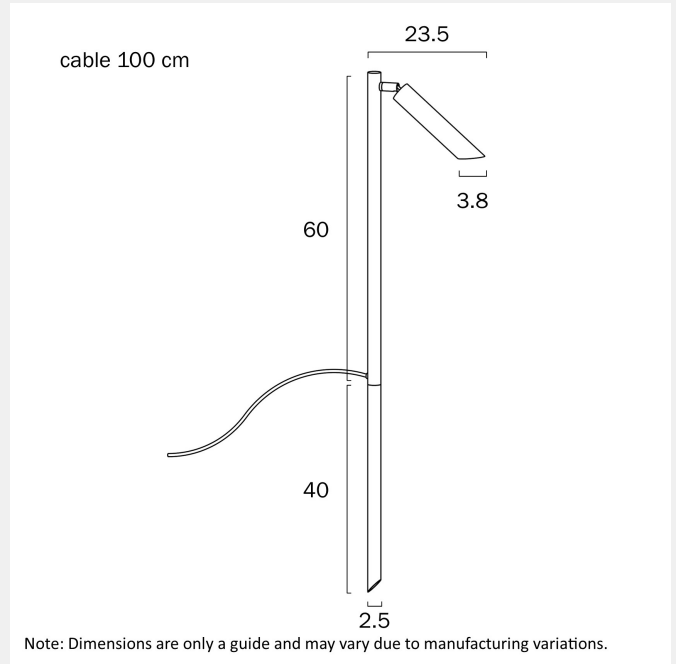

ESLEN 24V EXTERIOR LED POST LIGHT

LIGHT SOURCE

Voltage Input

24V

Total Wattage (max)

3

Globe Type

LED integrated COB

1.15

Fixture Height (cm)
60

Cable Length (cm)
100

Fixture Width (cm)
23.5

[ESLEN PT3-SS324] ESLEN 24V
EXTERIOR LED POST LIGHT
(STAINLESS STEEL)

9329501079157

WARRANTY

Replacement Warranty
*3 Years