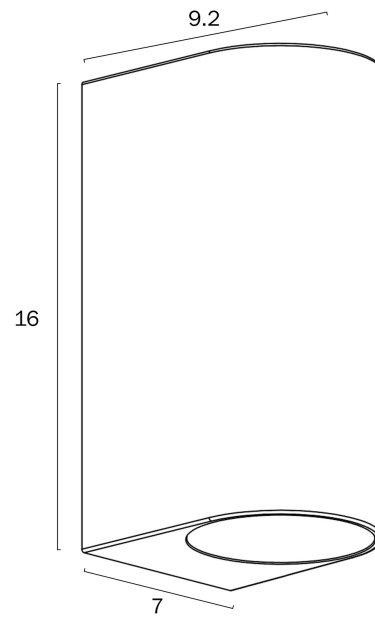

EOS II UP-DOWN EXTERIOR WALL LIGHT

Note: Dimensions are only a guide and may vary due to manufacturing variations.

LIGHT SOURCE

Voltage Input

240V

Total Wattage (max)

12

Wattage

Polycarbonate

Fixture Finish

Sand

PRODUCT DIMENSIONS

Fixture Weight (Kg)

0.275

Fixture Projection (cm)

9.2

Fixture Height (cm)

16

Telbix.

Fixture Width (cm)

7

WARRANTY

Replacement Warranty

*3 Years