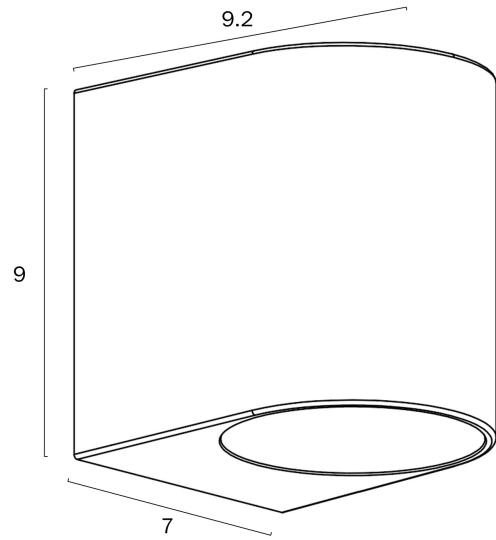

EOS II SINGLE EXTERIOR WALL LIGHT

Note: Dimensions are only a guide and may vary due to manufacturing variations.

LIGHT SOURCE

Voltage Input

240V

Total Wattage (max)

6

Globe Type

Sand

PRODUCT DIMENSIONS

Fixture Weight (Kg)

0.2

Fixture Projection (cm)

9.2

Fixture Height (cm)

9