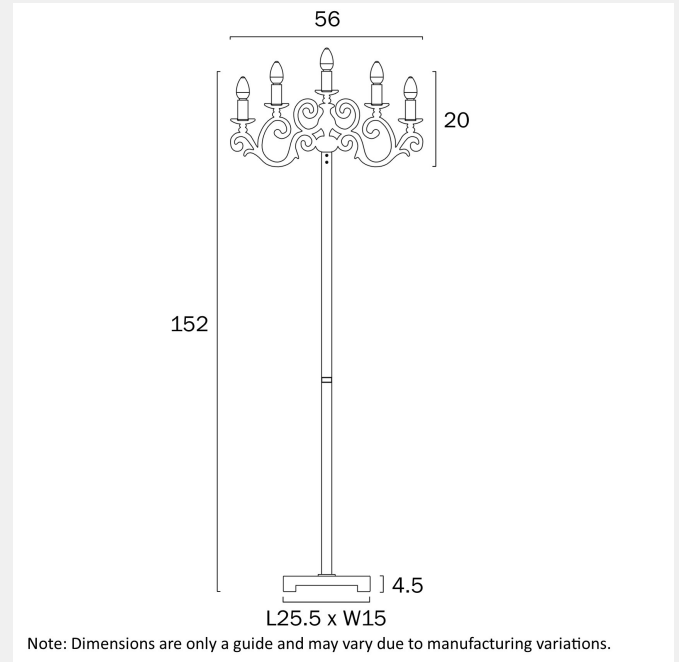

EMPORIA FLOOR LAMP

LIGHT SOURCE

Voltage Input

240V

Total Wattage (max)

125

Wattage

25

Globe Type

E14

Globe / Light Source qty

5

Globe / Light Source included

No

Dimmable

Globe Dependant

SPECIFICATIONS

Lead and Plug

Yes

Switch

Foot Switch

IP rating

IP20

Height Adjustable?

PRODUCT DIMENSIONS

Fixture Weight (Kg)

5.4

Fixture Height (cm)

152

Fixture Length (cm)

56

Fixture Width (cm)