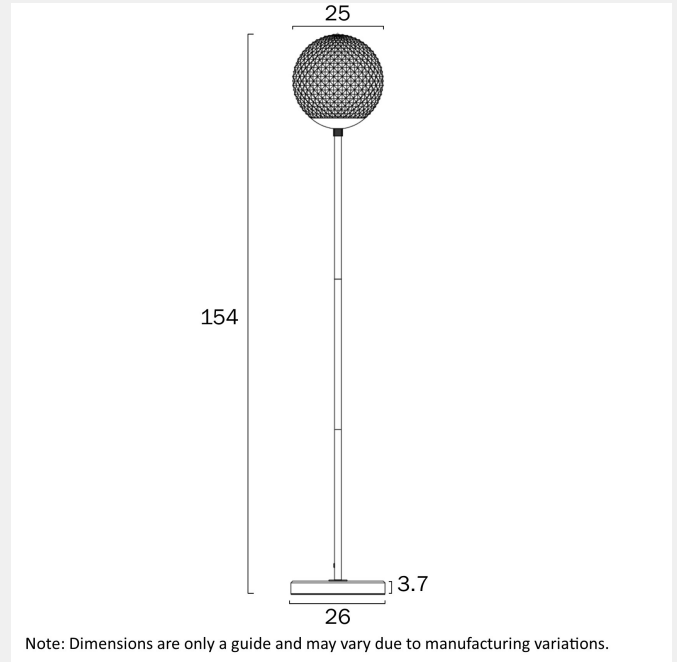

ELWICK FLOOR LAMP

LIGHT SOURCE

Voltage Input

240V

Total Wattage (max)

25

Globe Type

E27

Globe / Light Source qty

1

Globe / Light Source included

No

Dimmable

Globe Dependant

SPECIFICATIONS

Lead and Plug

Yes

Switch

Foot Switch

IP rating

IP20

Height Adjustable?

No

Electrical Protection

CLASS II - DOUBLE INSULATED, EARTH NOT REQUIRED

COLOUR AND MATERIAL

Fixture Material

Marble,Glass,Iron

Fixture Finish

Gloss

PRODUCT DIMENSIONS

Fixture Weight (Kg)

6.75

Fixture Height (cm)

154

Fixture Width (cm)

26

Cable Length (cm)

200 (50+Foot Switch+150)