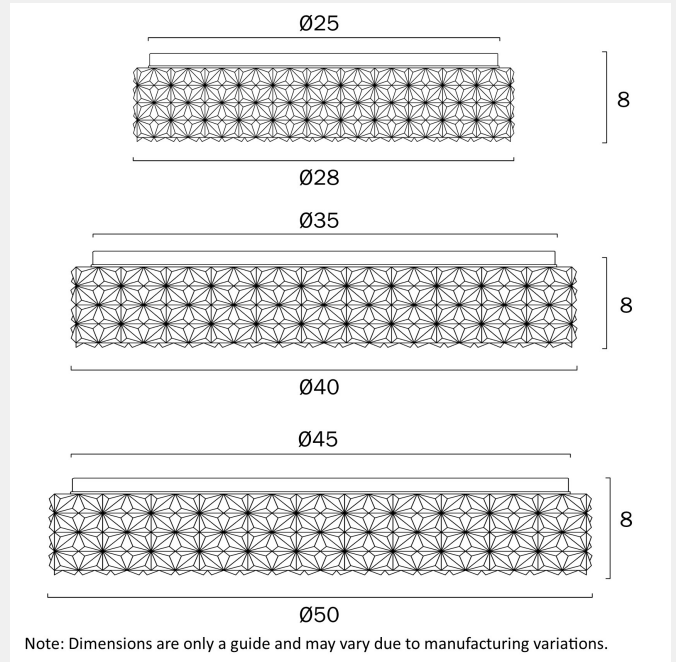

ELTZ 50CM 50W 3CCT LED OYSTER DIMMABLE CEILING LIGHT

LIGHT SOURCE

Voltage Input

240V

Total Wattage (max)

50

Globe Type

LED integrated SMD

Globe / Light Source included

Yes

Color Kelvin

3 CCT (3000k - 4000k - 5000k)

Color Temperature

Warm White, Natural White, Cool White

Dimmable

Yes - TRIAC

CRI (Color Rendering Index)

>80

Lumens

4650

Surge Protection (Yes/No)

Yes

SPECIFICATIONS

Lead and Plug

No

IP rating

IP20

Electrical Protection

CLASS I - HIGH VOLTAGE, EARTH REQUIRED

Mounting

Surface

COLOUR AND MATERIAL

Fixture Material

Iron, Acrylic

Fixture Finish

Textured

Diffuser Material

Acrylic

PRODUCT DIMENSIONS

Fixture Weight (Kg)

2.7