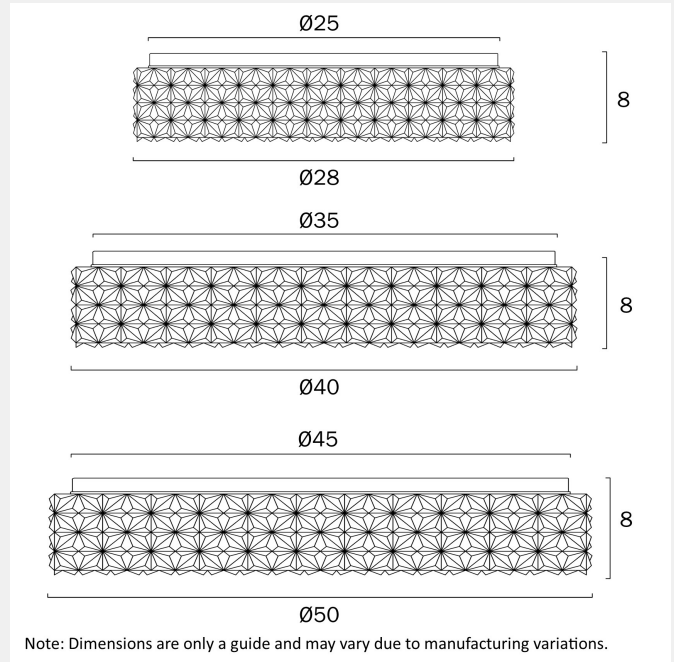

ELTZ 40CM 30W 3CCT LED OYSTER DIMMABLE CEILING LIGHT

LIGHT SOURCE

Voltage Input

240V

Total Wattage (max)

32

Globe Type

LED integrated SMD

Globe / Light Source included

Yes

Color Kelvin

3 CCT (3000k - 4000k - 5000k)

Color Temperature

Warm White, Natural White, Cool White

Dimmable

Yes - TRIAC

CRI (Color Rendering Index)

>80

Lumens

3230

Surge Protection (Yes/No)

Yes

SPECIFICATIONS

Lead and Plug

No

IP rating

IP20

Electrical Protection

CLASS I - HIGH VOLTAGE, EARTH REQUIRED

Mounting

Surface

COLOUR AND MATERIAL

Fixture Material

Iron, Acrylic

Fixture Finish

Textured

Diffuser Material

Acrylic

PRODUCT DIMENSIONS

Fixture Weight (Kg)

1.8