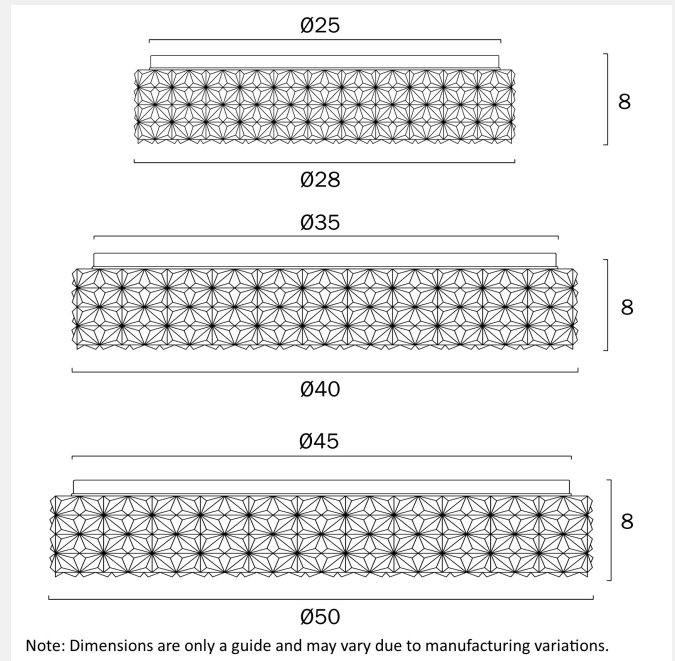

### LIGHT SOURCE

**Voltage Input**

240V

**Total Wattage (max)**

18

**Globe Type**

LED integrated SMD

**Globe / Light Source included**

Surface

### PRODUCT DIMENSIONS

**Fixture Weight (Kg)**

1

**telbix.**

**Fixture Diameter (cm)**

28

**Fixture Projection (cm)**

8