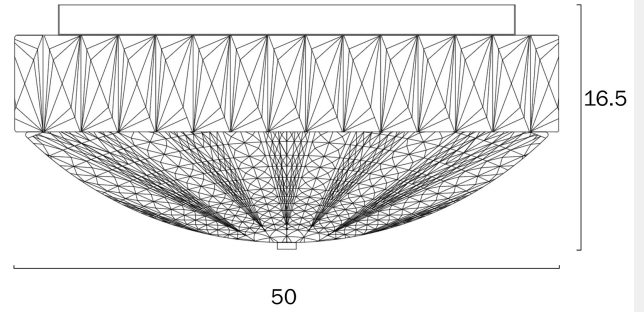

ELSEE 50CM 48W 3CCT LED OYSTER DIMMABLE CEILING LIGHT

Note: Dimensions are only a guide and may vary due to manufacturing variations.

LIGHT SOURCE

Voltage Input

240V

Total Wattage (max)

48

Globe Type

LED integrated SMD

Globe / Light Source included

Yes

Color Kelvin

3 CCT (3000k - 4000k - 5000k)

Color Temperature

Warm White; Natural White; Cool White

Dimmable