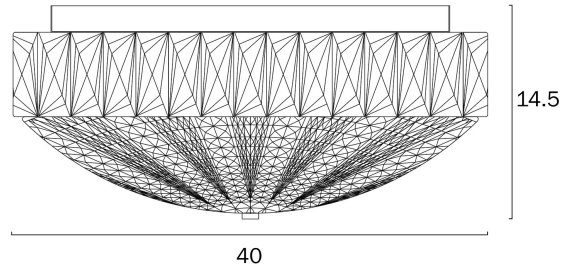

ELSEE 40CM 32W 3CCT LED OYSTER DIMMABLE CEILING LIGHT

Note: Dimensions are only a guide and may vary due to manufacturing variations.

LIGHT SOURCE

Voltage Input

240V

Total Wattage (max)

32

Globe Type

LED integrated SMD

Globe / Light Source included

Yes

Color Kelvin

3 CCT (3000k - 4000k - 5000k)

Color Temperature

Warm White; Natural White; Cool White

Dimmable

PRODUCT DIMENSIONS

Fixture Weight (Kg)

1.7

Fixture Diameter (cm)

40

Fixture Projection (cm)

14.5

WARRANTY