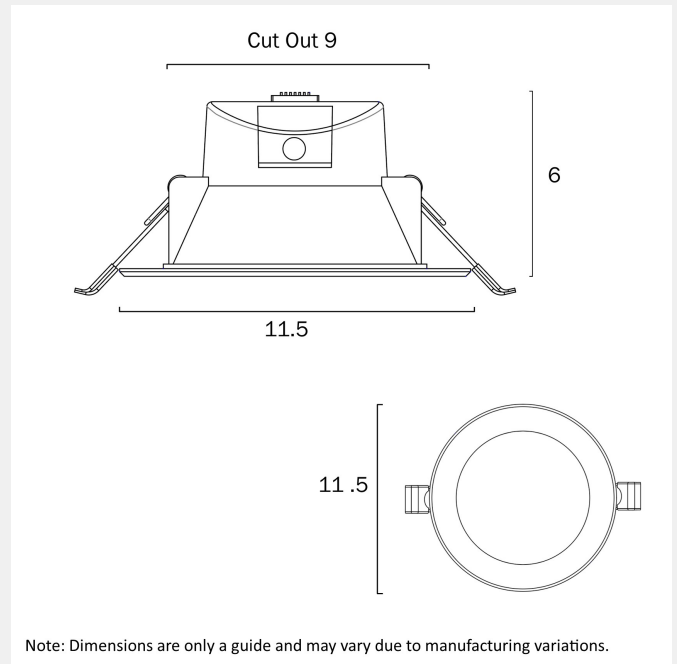

ELON LED DOWNLIGHT 3CCT DIMMABLE

Note: Dimensions are only a guide and may vary due to manufacturing variations.

LIGHT SOURCE

Voltage Input

240V

Total Wattage (max)

9

Globe Type

Polycarbonate

PRODUCT DIMENSIONS

Fixture Weight (Kg)

0.17

Fixture Diameter (cm)

11.5

Fixture Height (cm)

6

Cut Out (cm)

9

Cable Length (cm)

60

WARRANTY

Replacement Warranty

*3 Years

OTHER