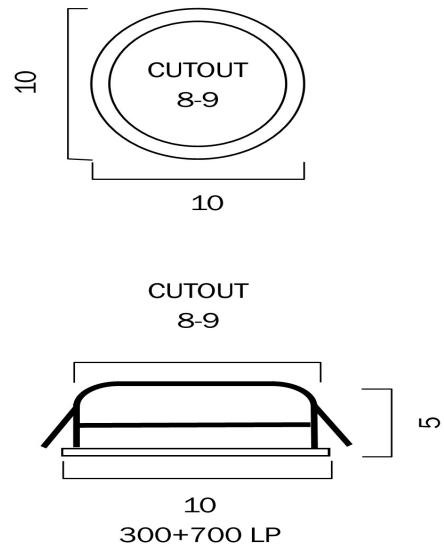

ELITE 100MM 10W LED DOWNLIGHT WHITE

LIGHT SOURCE

Voltage Input

240V

Total Wattage (max)

10

Globe Type

LED integrated SMD

10

Fixture Height (cm)

5.5

Cut Out (cm)

9

WARRANTY

Replacement Warranty

*Clearance item 1 year warranty