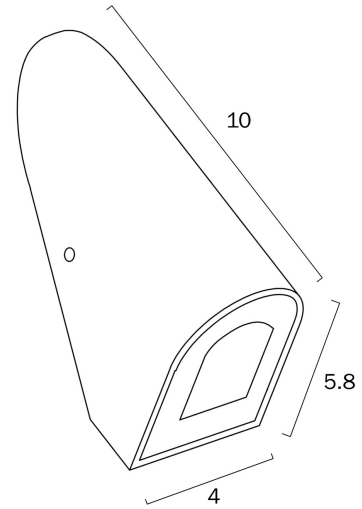

## ELGIN 24V EXTERIOR STEP WALL LIGHT

Note: Dimensions are only a guide and may vary due to manufacturing variations.

### LIGHT SOURCE

**Voltage Input**

24V

**Total Wattage (max)**

3

**Globe Type**

LED Integrated

**Globe / Light Source qty**

### PRODUCT DIMENSIONS

**Fixture Weight (Kg)**

0.18

## Fixture Width (cm)

4