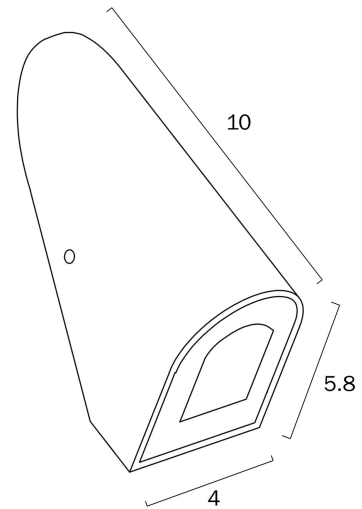

ELGIN 24V EXTERIOR STEP WALL LIGHT

Note: Dimensions are only a guide and may vary due to manufacturing variations.

LIGHT SOURCE

Voltage Input

24V

Total Wattage (max)

3

Wattage

Aluminium, Glass, Polycarbonate

Fixture Finish

0

Diffuser Material

0

PRODUCT DIMENSIONS

Fixture Weight (Kg)

0.18

Fixture Projection (cm)

0

Fixture Diameter (cm)

0

Fixture Height (cm)

5.8

Fixture Length (cm)

10