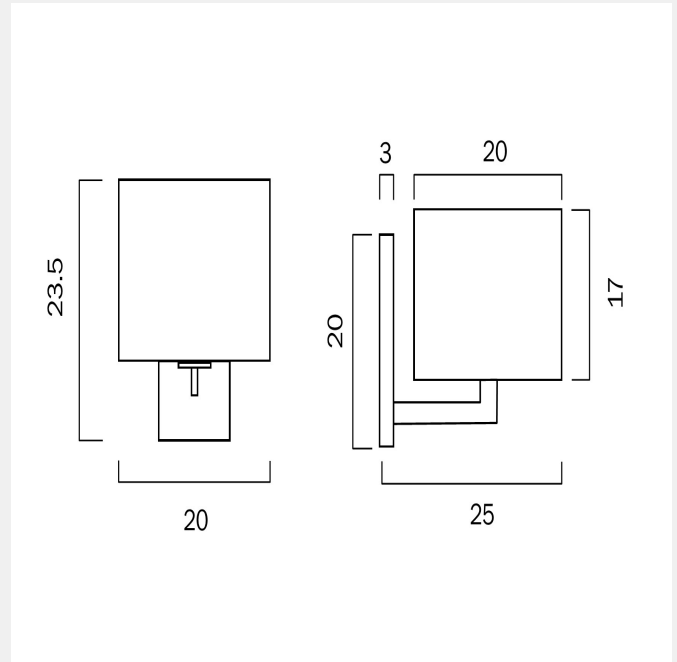

ELGAR WALL LIGHT

LIGHT SOURCE

Voltage Input

240V

Total Wattage (max)

25

Globe Type

E27

No

COLOUR AND MATERIAL

Fixture Material

Iron,Fabric

PRODUCT DIMENSIONS

Fixture Weight (Kg)

0.8

Fixture Length (cm)

20

Fixture Width (cm)

10

Fixture Diameter (cm)

25

Fixture Height (cm)

24

WARRANTY