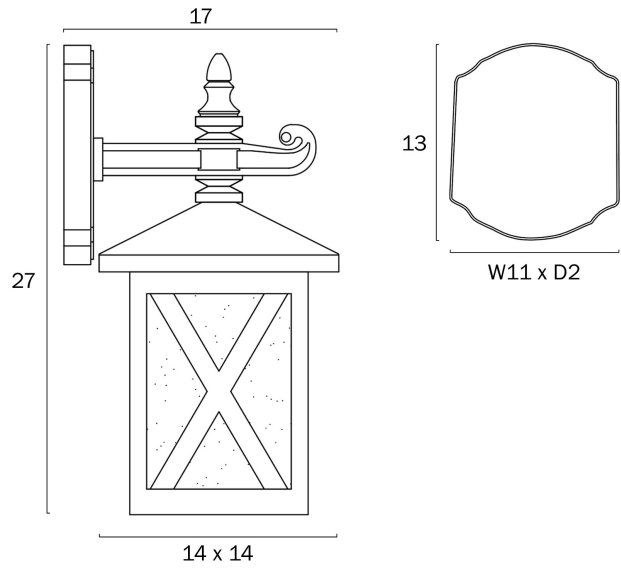

ELDON EXTERIOR WALL LIGHT

Note: Dimensions are only a guide and may vary due to manufacturing variations.

LIGHT SOURCE

Voltage Input

240V

Total Wattage (max)

25

Globe Type

E27

Globe / Light Source qty

1

Globe / Light Source included

No

Dimmable

Globe Dependant

SPECIFICATIONS

COLOUR AND MATERIAL

Fixture Material

Aluminium,Glass

Fixture Finish

Sand

PRODUCT DIMENSIONS

Fixture Weight (Kg)

1.2

Fixture Projection (cm)

17

Fixture Height (cm)

27

Fixture Width (cm)

14

WARRANTY

Replacement Warranty