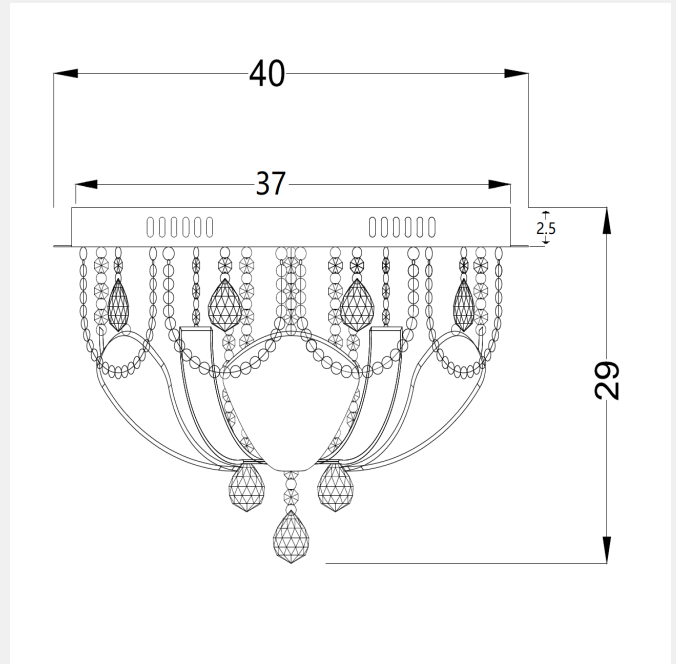

ELANZA 40CM CTC CEILING LIGHT

LIGHT SOURCE

Voltage Input

240V

Total Wattage (max)

140

Wattage

28