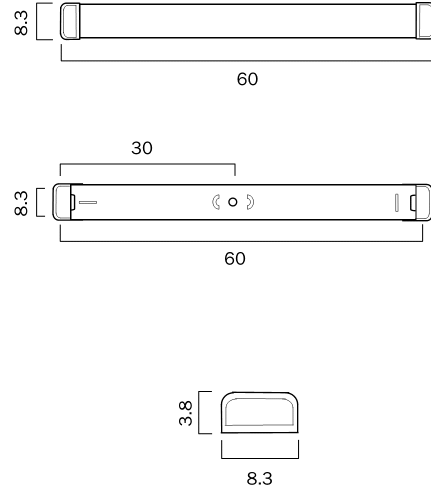

EDGE 60CM 20W LED BATTEN CEILING LIGHT

LIGHT SOURCE

Voltage Input

240V

Total Wattage (max)

20

Globe / Light Source qty

1

120

Current Output (mA)

250

Mounting

Surface

COLOUR AND MATERIAL

Fixture Material

Iron, Polycarbonate

Fixture Finish

Satin

Diffuser Material

Polycarbonate

PRODUCT DIMENSIONS

Fixture Weight (Kg)

0.39

Fixture Projection (cm)

3.8

Fixture Length (cm)

60

Fixture Width (cm)

8.3

WARRANTY

Replacement Warranty

*3 Years