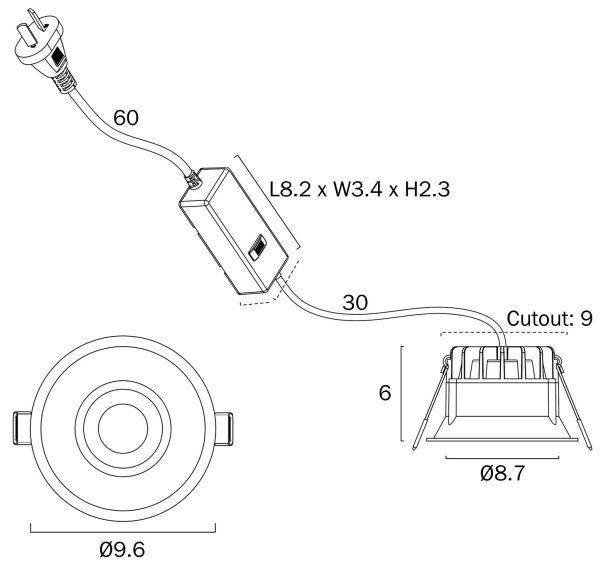

## ECONE 96MM 10W LED DOWNLIGHT 3CCT DIMMABLE

Note: Dimensions are only a guide and may vary due to manufacturing variations.

### LIGHT SOURCE

**Voltage Input**

240V

**Total Wattage (max)**

10

**Globe Type**

LED integrated SMD

**Globe / Light Source qty**

## PRODUCT DIMENSIONS

---

**Fixture Weight (Kg)**

0.22

**Fixture Diameter (cm)**

9.6

**Cut Out (cm)**

9

**Cable Length (cm)**

98