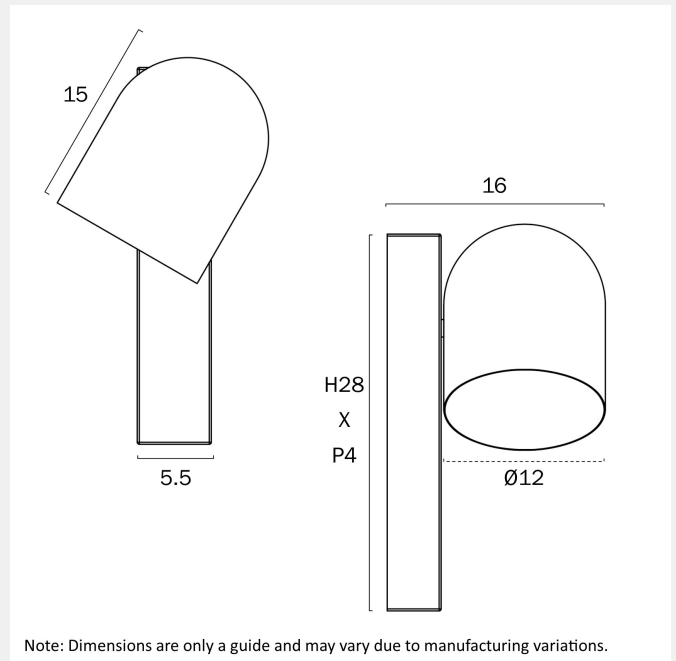

ECHO TOUCH WALL LIGHT

Note: Dimensions are only a guide and may vary due to manufacturing variations.

LIGHT SOURCE

Voltage Input

240V

Total Wattage (max)

5

Globe Type

COLOUR AND MATERIAL

Fixture Material

Iron

Fixture Finish

Matte (WH) or Matte (BK) or Polished (AG)

PRODUCT DIMENSIONS

Fixture Weight (Kg)

0.69

Fixture Projection (cm)

16

Telbix.

Fixture Width (cm)

12

Fixture Height (cm)

28

WARRANTY