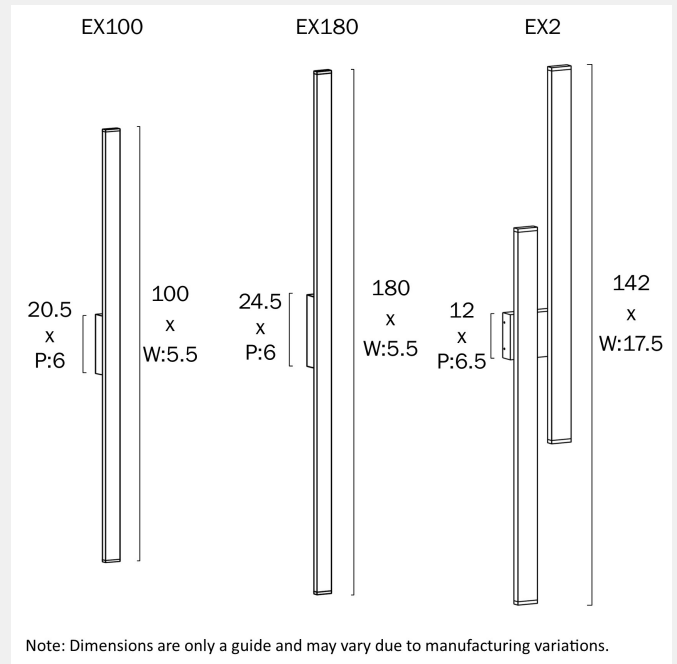

EBIZA 180CM LED EXTERIOR WALL LIGHT

LIGHT SOURCE

Voltage Input

240V

Total Wattage (max)

40

Globe Type

LED integrated SMD

PRODUCT DIMENSIONS

Fixture Weight (Kg)

2.8

Fixture Projection (cm)

6

Fixture Height (cm)

180

Fixture Width (cm)