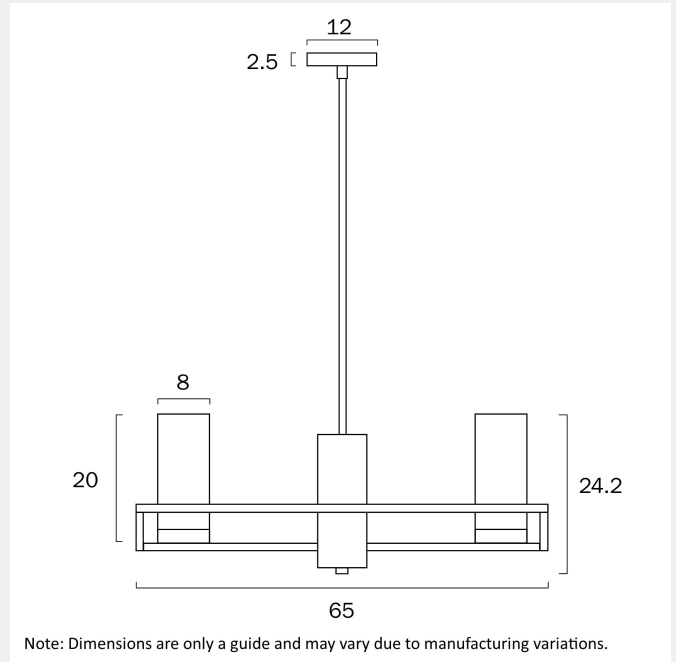

EAMON 6 PENDANT LIGHT

LIGHT SOURCE

Voltage Input

240V

Total Wattage (max)

150

Wattage

25

Globe Type

E14

Globe / Light Source qty

6

Globe / Light Source included

No

Dimmable

Globe Dependant

SPECIFICATIONS

Lead and Plug

No

IP rating

IP20

Suspension Type

Rod (1x300)+(2x600)

Height Adjustable?

Yes

Raked Ceiling Compatible

No

Mounting

Surface

Electrical Protection

CLASS I - HIGH VOLTAGE, EARTH REQUIRED

COLOUR AND MATERIAL

Fixture Material

Iron,Glass

Glass Color

Opal Matt

WARRANTY

Replacement Warranty

*3 Years