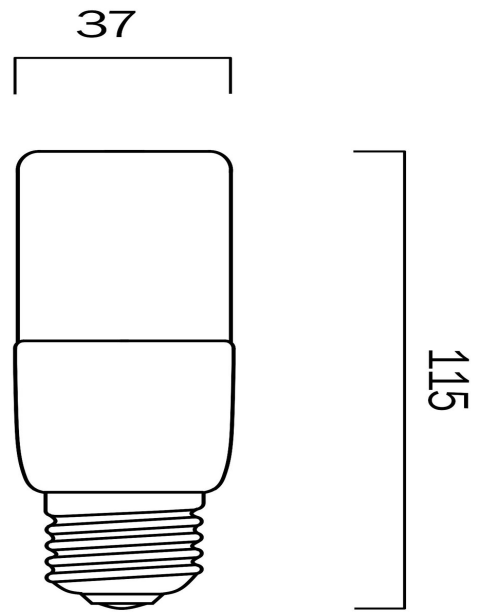

E27 T37 9W LED TUBULAR GLOBE OPAL STEP DIMMABLE

LIGHT SOURCE

Voltage Input

240V

Globe Type

E27

Total Wattage (max)

9

SPECIFICATIONS

Beam Angle (degree)

160

IP rating

IP20

COLOUR AND MATERIAL

Fixture Material

Polycarbonate

Fixture Color

White,Opal

Diffuser Material

Polycarbonate

PRODUCT DIMENSIONS

Fixture Weight (Kg)

0.04

Fixture Diameter (cm)