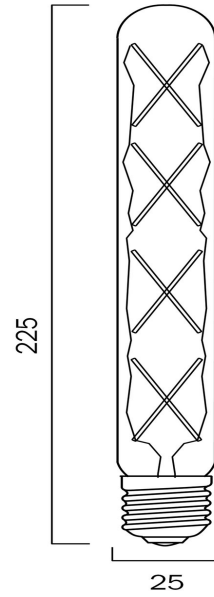

E27 T30 8W LED TUBULAR X FILAMENT GLOBE CLEAR DIMMABLE

LIGHT SOURCE

Voltage Input

240V

Globe Type

E27

Total Wattage (max)

8

Diffuser Material

Glass

PRODUCT DIMENSIONS

Fixture Weight (Kg)

0.05

Fixture Diameter (cm)

3

Fixture Height (cm)