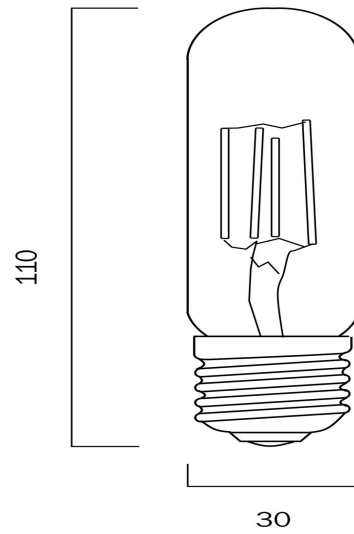

E27 T30 8W LED TUBULAR FILAMENT GLOBE CLEAR DIMMABLE

LIGHT SOURCE

Voltage Input

240V

Globe Type

E27

Total Wattage (max)

5

SPECIFICATIONS

IP rating

IP20

COLOUR AND MATERIAL

Fixture Material

Glass

Fixture Color

Clear

Diffuser Material

Glass

PRODUCT DIMENSIONS

Fixture Weight (Kg)

0.05

Fixture Diameter (cm)

3

Fixture Height (cm)