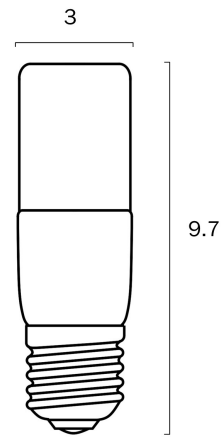

## E27 T30 5W LED TUBULAR GLOBE OPAL NON-DIMMABLE

### LIGHT SOURCE

**Voltage Input**

240V

**Globe Type**

E27

**Total Wattage (max)**

5

**Lumens**

### SPECIFICATIONS

**Beam Angle (degree)**

160

**IP rating**

IP20

### PRODUCT DIMENSIONS

**Fixture Weight (Kg)**

0.05

**Fixture Diameter (cm)**

3

**Fixture Height (cm)**

9.7