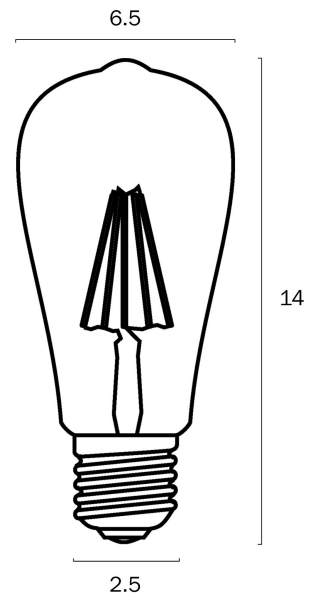

## E27 ST64 8W LED PILOT FILAMENT GLOBE DIMMABLE

Note: Dimensions are only a guide and may vary due to manufacturing variations.

### LIGHT SOURCE

**Voltage Input**

240V

**Globe Type**

E27

**Total Wattage (max)**

8

**Lumens**

### PRODUCT DIMENSIONS

**Fixture Weight (Kg)**

0.05

**Fixture Diameter (cm)**

6.5

**Fixture Height (cm)**

14