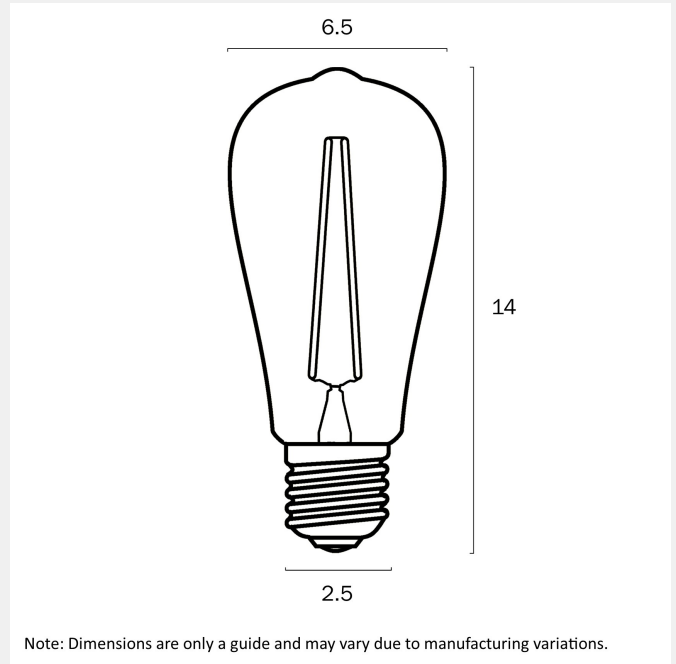

E27 ST64 2W LED PILOT FILAMENT GLOBE NON-DIMMABLE

Note: Dimensions are only a guide and may vary due to manufacturing variations.

LIGHT SOURCE

Voltage Input

240V

Globe Type

E27

Total Wattage (max)

Clear

Diffuser Material

Glass

Glass Color

Clear

PRODUCT DIMENSIONS

Fixture Weight (Kg)

0.05