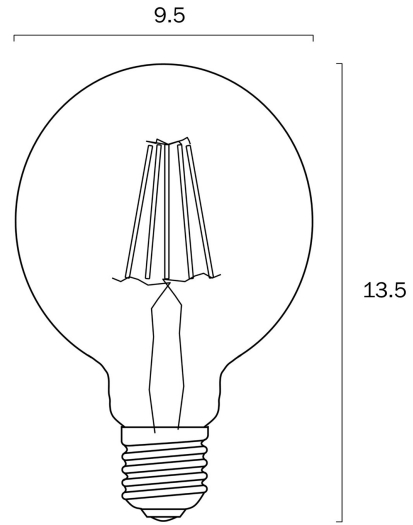

E27 G95 8W LED FILAMENT GLOBE CLEAR DIMMABLE

LIGHT SOURCE

Voltage Input

240V

Globe Type

E27

Total Wattage (max)

8

SPECIFICATIONS

IP rating

IP20

COLOUR AND MATERIAL

Fixture Material

Glass

Fixture Color

Clear

Diffuser Material

Glass

Glass Color

Clear

PRODUCT DIMENSIONS

Fixture Diameter (cm)

9.5

Fixture Height (cm)