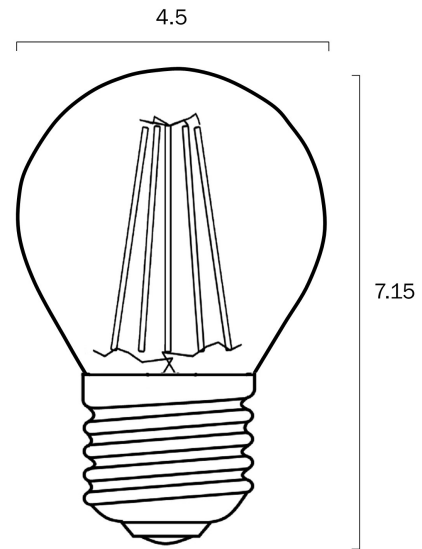

E27 G45 4W LED FANCY ROUND GLOBE OPAL NON-DIMMABLE

Note: Dimensions are only a guide and may vary due to manufacturing variations.

LIGHT SOURCE

Voltage Input

240V

Globe Type

E27

Total Wattage (max)

Fixture Weight (Kg)

0.3

Fixture Diameter (cm)

4.5

Fixture Height (cm)

7.15

WARRANTY

Replacement Warranty
*3 Years