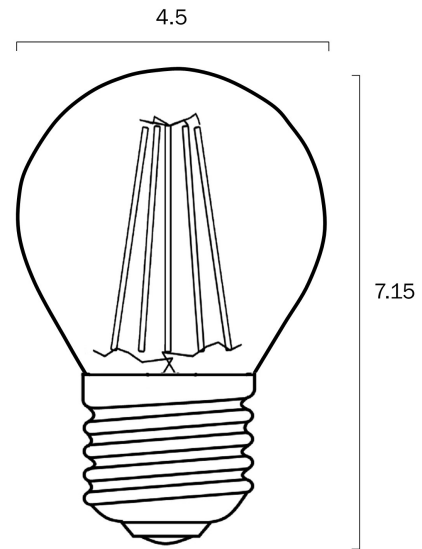

## E27 G45 4W LED FANCY ROUND FILAMENT GLOBE CLEAR DIMMABLE

Note: Dimensions are only a guide and may vary due to manufacturing variations.

### LIGHT SOURCE

**Voltage Input**

240V

**Globe Type**

E27

**Total Wattage (max)**

4

**Lumens**

### PRODUCT DIMENSIONS

**Fixture Weight (Kg)**

0.3

**Fixture Diameter (cm)**

4.5

**Fixture Height (cm)**

7.15