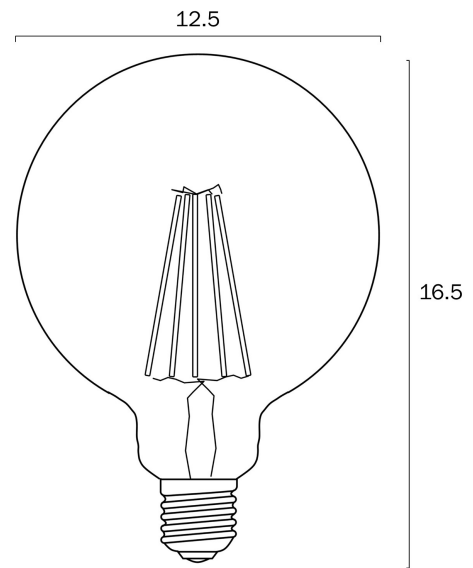

## E27 G125 8W LED GLOBE MILK DIMMABLE

Note: Dimensions are only a guide and may vary due to manufacturing variations.

### LIGHT SOURCE

**Voltage Input**

240V

**Globe Type**

E27

**Total Wattage (max)**

8

**Lumens**

### PRODUCT DIMENSIONS

**Fixture Weight (Kg)**

0.13

**Fixture Diameter (cm)**

12.5

**Fixture Height (cm)**

16.5