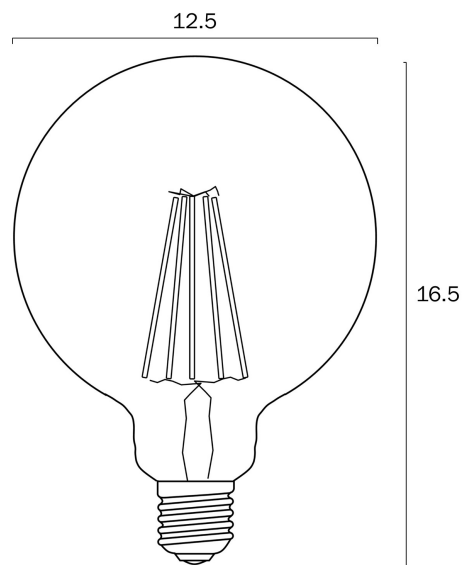

E27 G125 8W LED FILAMENT GLOBE CLEAR DIMMABLE

Note: Dimensions are only a guide and may vary due to manufacturing variations.

LIGHT SOURCE

Voltage Input

240V

Globe Type

E27

Total Wattage (max)

Clear

Diffuser Material

Glass

Glass Color

Clear

PRODUCT DIMENSIONS

Fixture Weight (Kg)

0.13

Fixture Diameter (cm)

12.5

Fixture Height (cm)

16.5

WARRANTY

Replacement Warranty

*3 Years

CARE