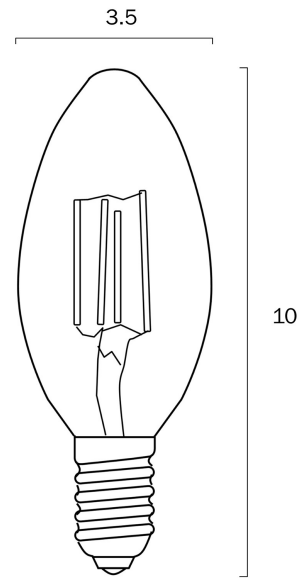

E14 C35 4W LED CANDLE FILAMENT GLOBE CLEAR DIMMABLE

LIGHT SOURCE

Voltage Input

240V

Globe Type

E14

Total Wattage (max)

4

Diffuser Material

Glass

Glass Color

Clear

PRODUCT DIMENSIONS

Fixture Diameter (cm)

3.5

Fixture Height (cm)