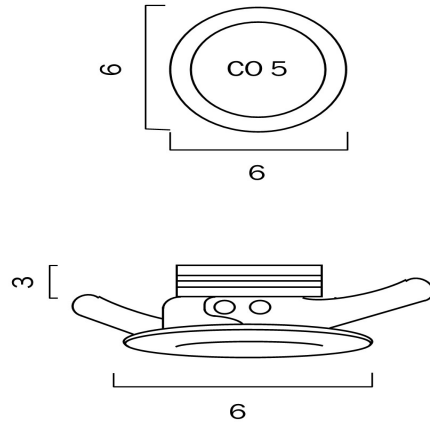

DURO ROUND LED STAIR WALL LIGHT WHITE

LIGHT SOURCE

Voltage Input

240V

Total Wattage (max)

3

Globe Type

LED integrated SMD

Globe / Light Source qty

1

Globe / Light Source included

Yes

Color Kelvin

3000k or 5000k

Color Temperature

Warm White or Cool White

IC-4

COLOUR AND MATERIAL

Fixture Material

Aluminium,Glass

Diffuser Material

Glass

PRODUCT DIMENSIONS

Fixture Weight (Kg)

0.15

Telbix.

Fixture Diameter (cm)

6

Fixture Height (cm)

3

Cut Out (cm)

5