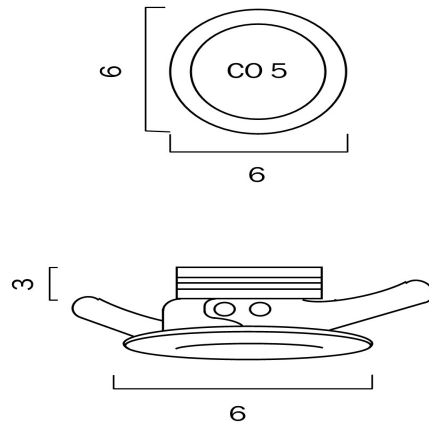

DURO ROUND LED STAIR WALL LIGHT BLACK

LIGHT SOURCE

Voltage Input

240V

Total Wattage (max)

3

Globe Type

LED integrated SMD

Globe / Light Source qty

1

Globe / Light Source included

Yes

Color Kelvin

3000k or 5000k

Color Temperature

Warm White or Cool White

IC-4

COLOUR AND MATERIAL

Fixture Material

Aluminium,Glass

Diffuser Material

Glass

PRODUCT DIMENSIONS

Fixture Weight (Kg)

0.15

Telbix.

Fixture Diameter (cm)

6

Fixture Height (cm)

3

Cut Out (cm)

5