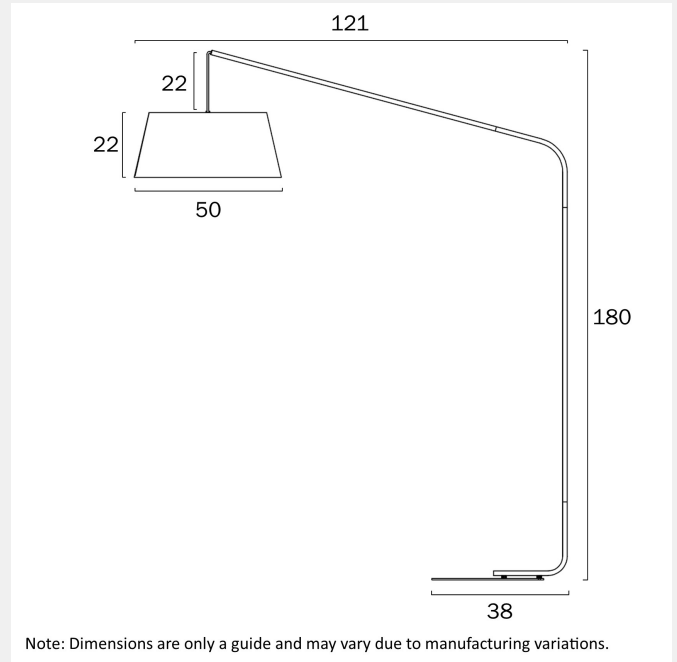

DOWNEY FLOOR LAMP

LIGHT SOURCE

Voltage Input

240V

Total Wattage (max)

25

Globe Type

E27

5.1

Fixture Height (cm)

180

Fixture Length (cm)

121

Fixture Width (cm)

50

Cable Length (cm)