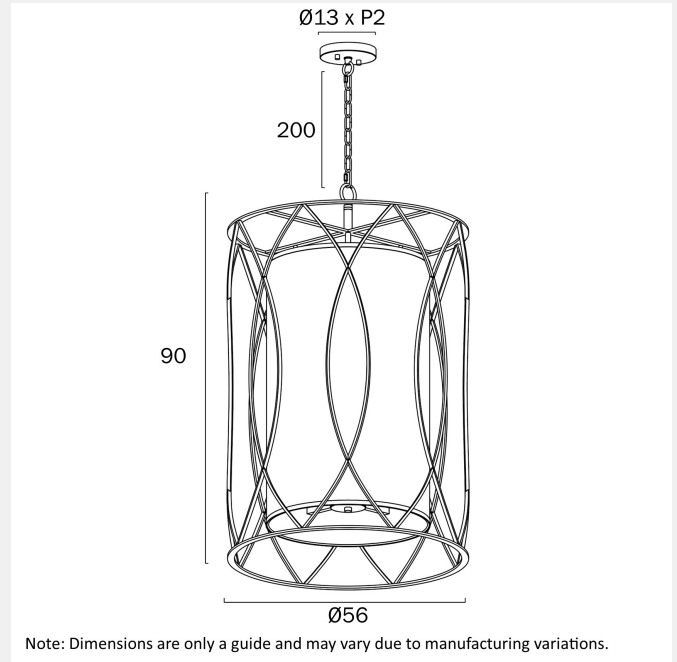

DOVER 56CM PENDANT LIGHT

LIGHT SOURCE

Voltage Input

240V

Total Wattage (max)

200

Wattage

25

SPECIFICATIONS

Lead and Plug

No

IP rating

IP20

Suspension Type

Chain

Height Adjustable?

Fixture Weight (Kg)

8

Fixture Diameter (cm)

56

Fixture Height (cm)

90

Suspension Length (cm)

200