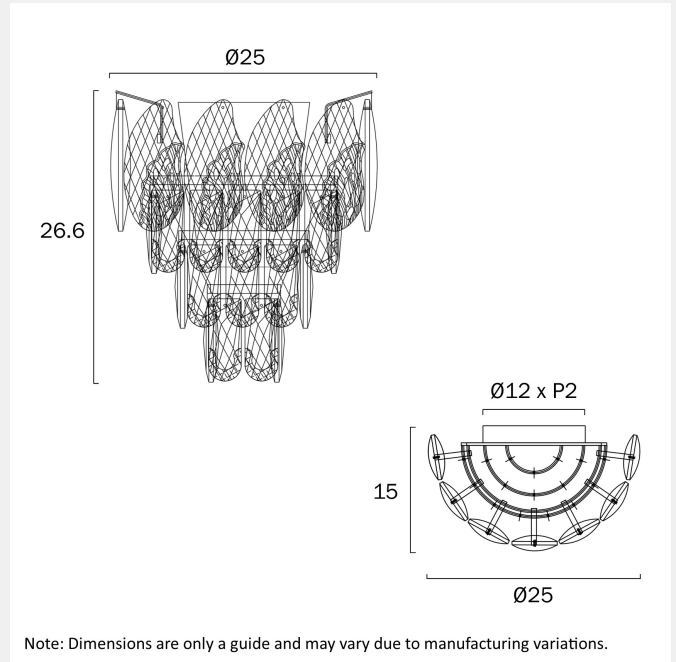

DOREZA WALL LIGHT

LIGHT SOURCE

Voltage Input

240V

Total Wattage (max)

50

Wattage

25

2

Fixture Projection (cm)

15

Fixture Width (cm)

25

Fixture Height (cm)

26.6

WARRANTY