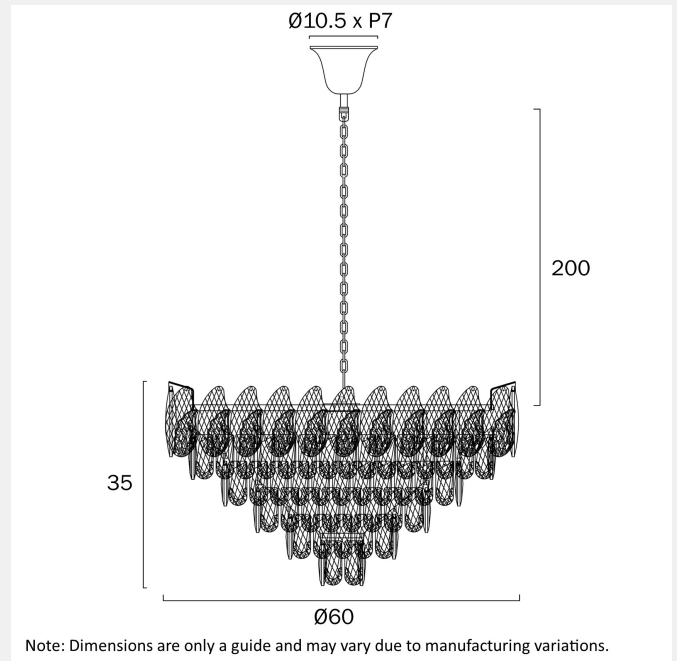

DOREZA 60CM PENDANT LIGHT

LIGHT SOURCE

Voltage Input

240V

Total Wattage (max)

250

Wattage

25

Globe Type

E14

Globe / Light Source qty

10

Globe / Light Source included

No

Dimmable

Globe dependant

SPECIFICATIONS

Lead and Plug

No

IP rating

IP20

Suspension Type

Chain

Height Adjustable?

*3 Years

PRODUCT DIMENSIONS

Fixture Weight (Kg)

11.04

Fixture Diameter (cm)

60

Fixture Height (cm)

35