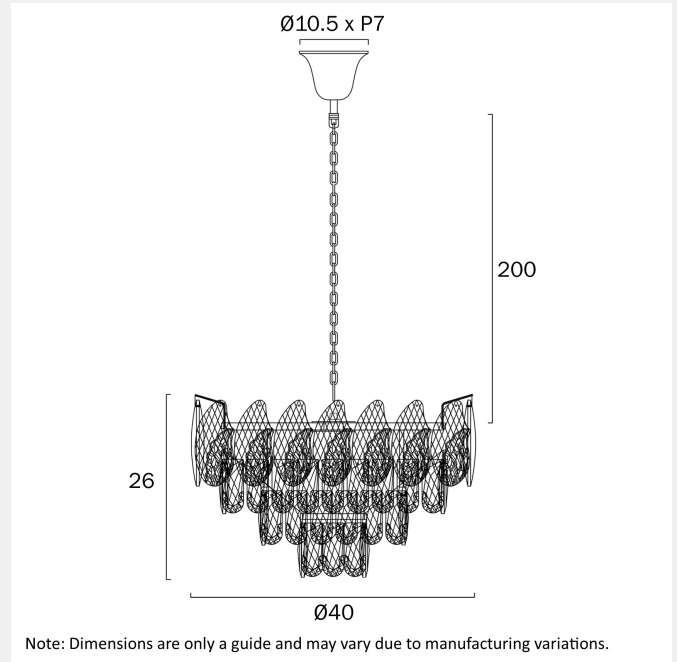

## DOREZA 40CM PENDANT LIGHT

Note: Dimensions are only a guide and may vary due to manufacturing variations.

### LIGHT SOURCE

**Voltage Input**

240V

**Total Wattage (max)**

100

**Wattage**

25

**Globe Type**

E14

**Globe / Light Source qty**

4

**Globe / Light Source included**

No

**Dimmable**

Globe dependant

## PRODUCT DIMENSIONS

---

**Fixture Weight (Kg)**

6.11

**Fixture Diameter (cm)**

40

**Fixture Height (cm)**

26