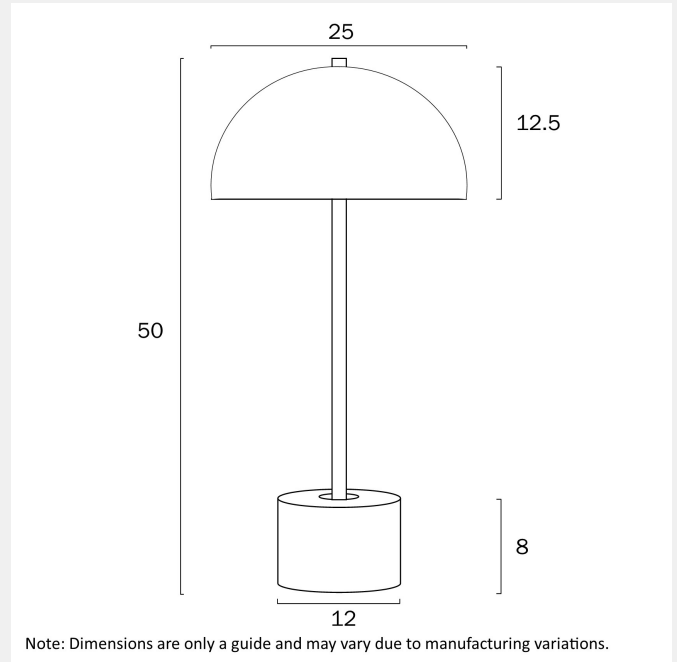

DOMEZ TABLE LAMP

LIGHT SOURCE

Voltage Input

240V

Total Wattage (max)

50

Wattage

25