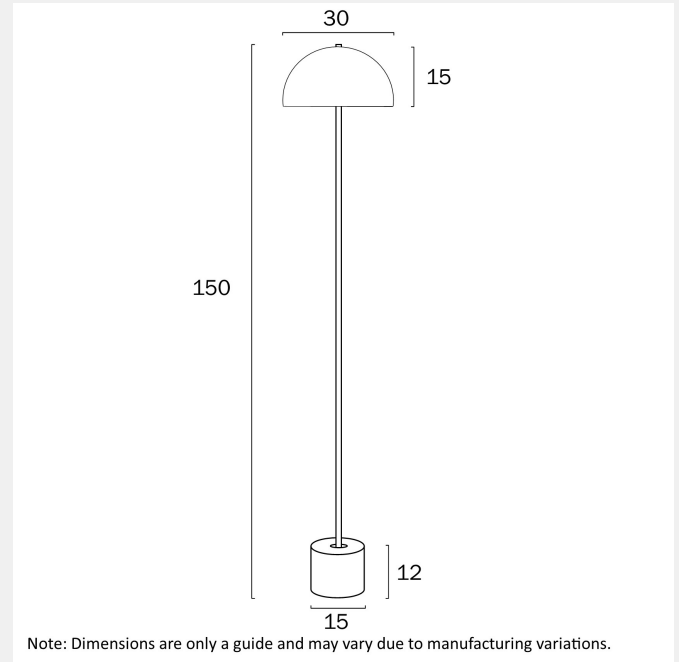

DOMEZ FLOOR LAMP

LIGHT SOURCE

Voltage Input

240V

Total Wattage (max)

50

Wattage

25

Globe Type

E27

Globe / Light Source qty

2

Globe / Light Source included

No

Dimmable

Globe Dependant

SPECIFICATIONS

Lead and Plug

Yes

Switch

Foot Switch

IP rating

IP20

Height Adjustable?

No

Electrical Protection

CLASS II - DOUBLE INSULATED, EARTH NOT REQUIRED

COLOUR AND MATERIAL

Fixture Material

Iron, Terrazzo

PRODUCT DIMENSIONS

Fixture Weight (Kg)

6.6

Fixture Height (cm)

150

Fixture Diameter (cm)

30

Cable Length (cm)

200 (50+Foot Switch+150)