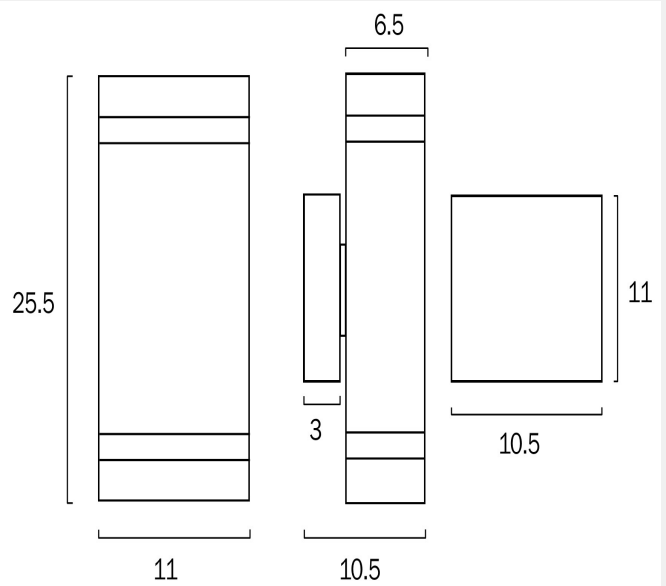

DIXON UP-DOWN EXTERIOR WALL LIGHT

Note: Dimensions are only a guide and may vary due to manufacturing variations.

LIGHT SOURCE

Voltage Input

240V

Total Wattage (max)

12

Wattage

6

Globe Type

GU10 FOCAL

Globe / Light Source qty

2

Globe / Light Source included

Yes

Color Kelvin

Fixture Weight (Kg)

0.78

Telbix.

Fixture Height (cm)

22.5

Fixture Length (cm)

11

WARRANTY