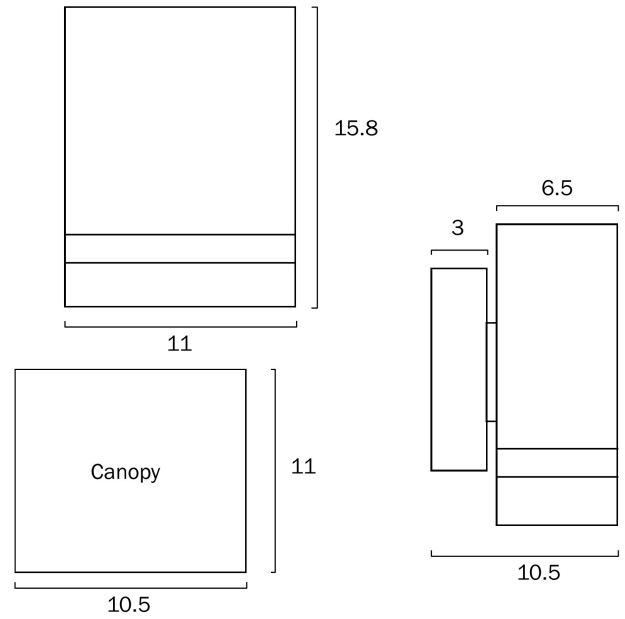

## DIXON SINGLE EXTERIOR WALL LIGHT

Note: Dimensions are only a guide and may vary due to manufacturing variations.

### LIGHT SOURCE

**Voltage Input**

240V

**Total Wattage (max)**

6

**Globe Type**

GU10

**Globe / Light Source qty**

### PRODUCT DIMENSIONS

**Fixture Height (cm)**

16

# Telbix.

Fixture Length (cm)

11

Fixture Width (cm)

7