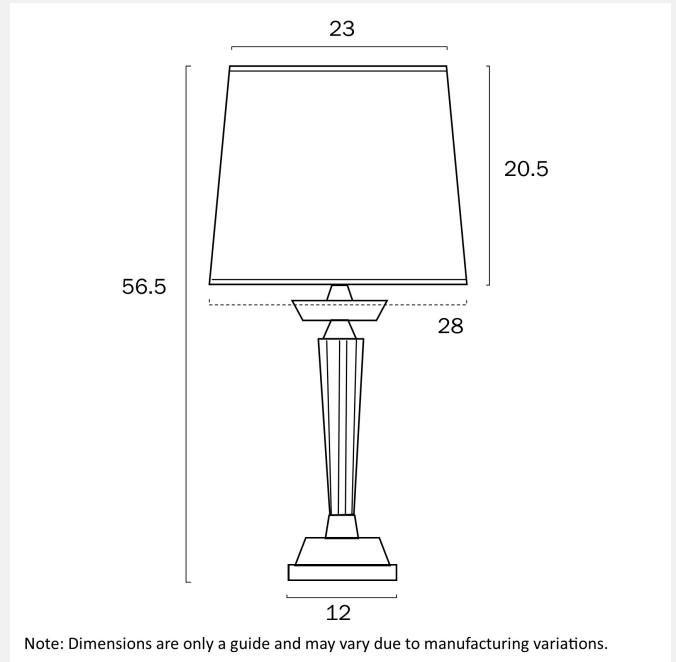

DIANA TABLE LAMP

LIGHT SOURCE

Voltage Input

240V

Total Wattage (max)

25

Globe Type

E27

Fixture Material

Metal,Fabric,Acrylic

PRODUCT DIMENSIONS

Fixture Height (cm)

56.5

Fixture Diameter (cm)

28

Cable Length (cm)